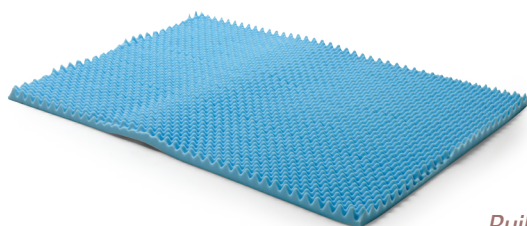

BodyHuggar™

Luxurious dimplefoam (eggfoam) support helping you get a good nights rest.

Deluxe eggfoam mattress overlay designed to give you therapeutic, pressure free comfort and to diffuse pressure points and prevent pressure ulcers by evenly distributing the pressure. Re-distributes weight away from high load areas such as shoulders, buttocks, hips and heels

Built in lumbar support hugs your back and spine.

Fits snugly under your bottom sheet

Body Huggar is a heavy grade, deep-pile dimplefoam (egg crate) mattress overlay. Unlike cheap eggfoam available from some stores it will not collapse under the body's high load areas such as shoulders, hips and heels. Body Huggar is considerably thicker 6 cm from underside to top of the peaks, thus ensuring pressure is evenly dispersed and no part of the body is left unsupported.

Built-in lumbar support: A unique feature of Body Huggar is the subtle built-in lumbar support column which helps maintain the spine's natural curvature during sleep by not allowing the spinal column to flatten. The lumbar support insert gently takes care of that 'unsupported' gap for back sleepers, and equally accommodates the waist cavity for side sleepers. Body Huggar's unique combination lumbar insert allow it to adjust to the contours of the body, providing 'fluid-like' support and comfort for the whole body. Excellent for 'good' backs (preventative care), and for assisting those with 'bad' backs by offering balanced support in those nagging areas. Body Huggar's surface promotes increased air circulation.