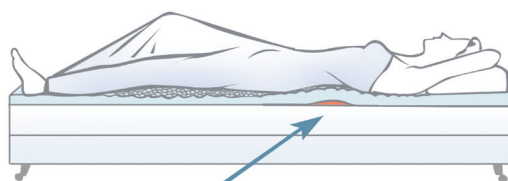

BodyHuggar™

Luxurious dimplefoam (eggfoam) support helping you get a good nights rest.

Deluxe eggfoam mattress overlay designed to give you therapeutic, pressure free comfort and to diffuse pressure points and prevent pressure ulcers by evenly distributing the pressure. Re-distributes weight away from high load areas such as shoulders, buttocks, hips and heels

Built in lumbar support hugs your back and spine.

Fits snugly under your bottom sheet

Body Huggar is a heavy grade, deep-pile dimplefoam (egg crate) mattress overlay. Unlike cheap eggfoam available from some stores it will not collapse under the body's high load areas such as shoulders, hips and heels. Body Huggar is considerably thicker 6 cm from underside to top of the peaks, thus ensuring pressure is evenly dispersed and no part of the body is left unsupported.

Built-in lumbar support: A unique feature of Body Huggar is the subtle built-in lumbar support column which helps maintain the spine's natural curvature during sleep by not allowing the spinal column to flatten. The lumbar support insert gently takes care of that 'unsupported' gap for back sleepers, and equally accommodates the waist cavity for side sleepers. Body Huggar's unique combination lumbar insert allow it to adjust to the contours of the body, providing 'fluid-like' support and comfort for the whole body. Excellent for 'good' backs (preventative care), and for assisting those with 'bad' backs by offering balanced support in those nagging areas. Body Huggar's surface promotes increased air circulation.