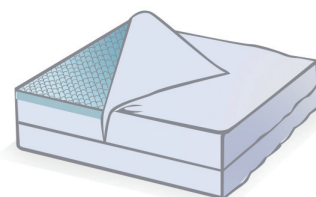

BodyHuggar™

Luxurious dimplefoam (eggfoam) support helping you get a good nights rest.

Deluxe eggfoam mattress overlay designed to give you therapeutic, pressure free comfort and to diffuse pressure points and prevent pressure ulcers by evenly distributing the pressure. Re-distributes weight away from high load areas such as shoulders, buttocks, hips and heels

Built in lumbar support hugs your back and spine.

Fits snugly under your bottom sheet

Body Huggar is a heavy grade, deep-pile dimplefoam (egg crate) mattress overlay. Unlike cheap eggfoam available from some stores it will not collapse under the body's high load areas such as shoulders, hips and heels. Body Huggar is considerably thicker 6 cm from underside to top of the peaks, thus ensuring pressure is evenly dispersed and no part of the body is left unsupported.

Built-in lumbar support: A unique feature of Body Huggar is the subtle built-in lumbar support column which helps maintain the spine's natural curvature during sleep by not allowing the spinal column to flatten. The lumbar support insert gently takes care of that 'unsupported' gap for back sleepers, and equally accommodates the waist cavity for side sleepers. Body Huggar's unique combination lumbar insert allow it to adjust to the contours of the body, providing 'fluid-like' support and comfort for the whole body. Excellent for 'good' backs (preventative care), and for assisting those with 'bad' backs by offering balanced support in those nagging areas. Body Huggar's surface promotes increased air circulation.